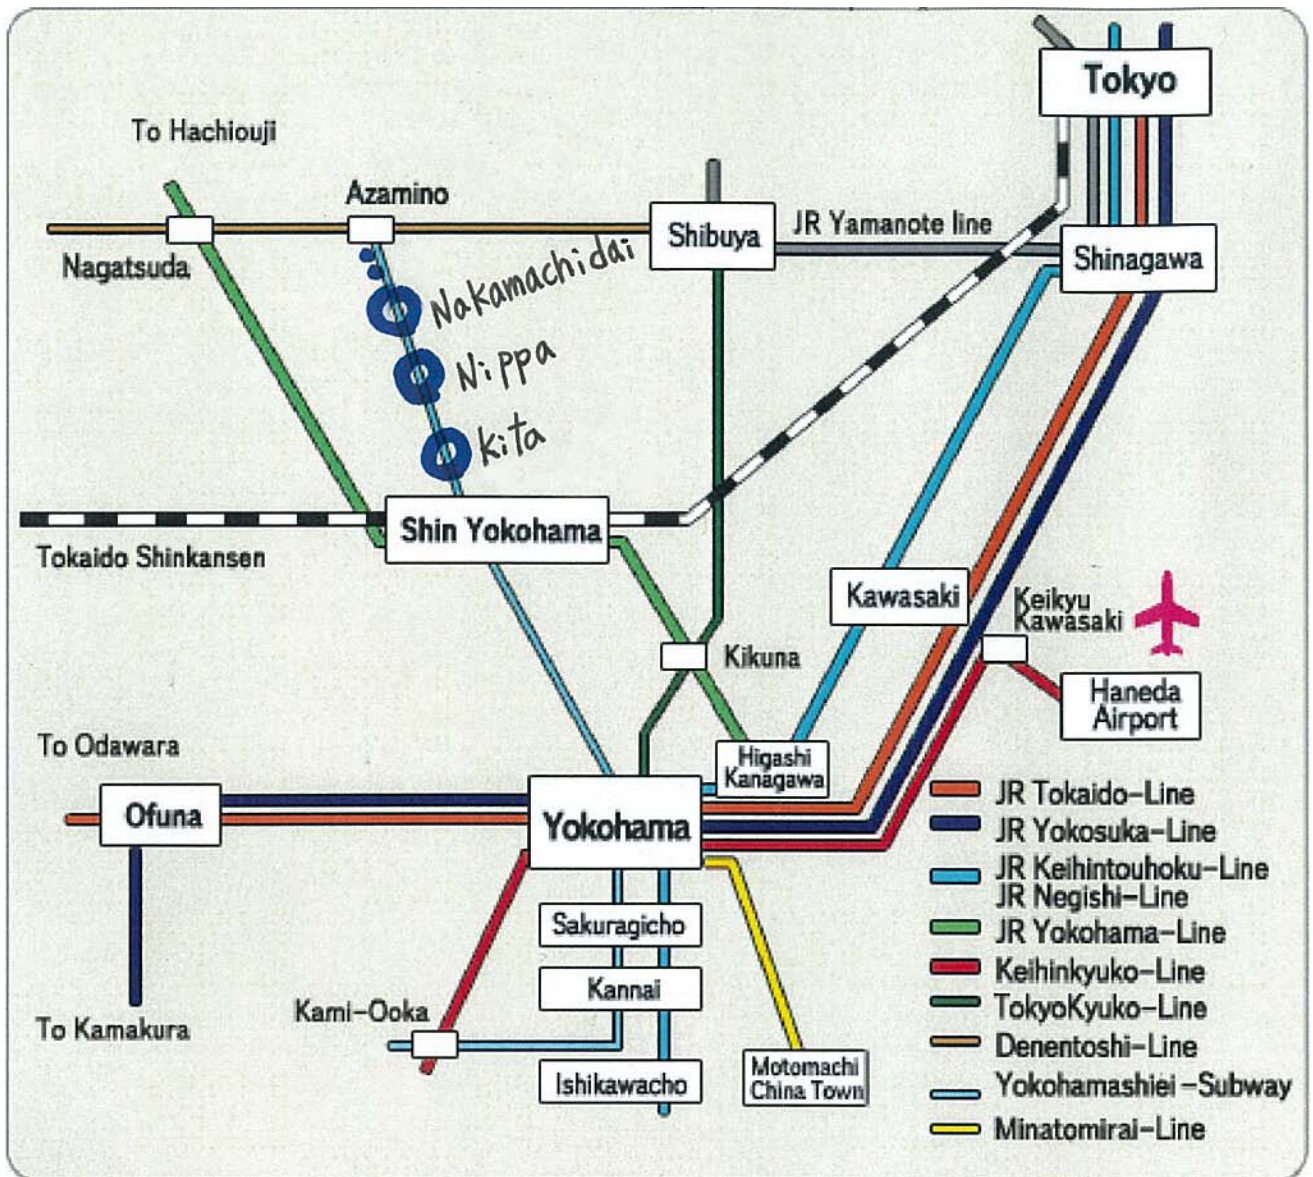

Yokohama Palace 304, 1-2-28 Nakamachidai
Tsuzuki-ku · 224-0041 Yokohama **Japan**

Phone: (045) 943 - 9250

Fax: (045) 943 - 9285

E-mail: yokohama@bauschjp.co.jp

Internet: www.bauschjp.co.jp

Take "Tokaido Shinkansen" and get off at "Shin-Yokohama" then take the subway to Nakamachidai, 3 stops from Shin-Yokohama, or take "Tokaido Line" and get off at Yokohama and take the Subway to Nakamachidai, 8 stops and about 25 minutes from Yokohama. To the Bausch Japan office, 1 minute walk from Nakamachidai station.